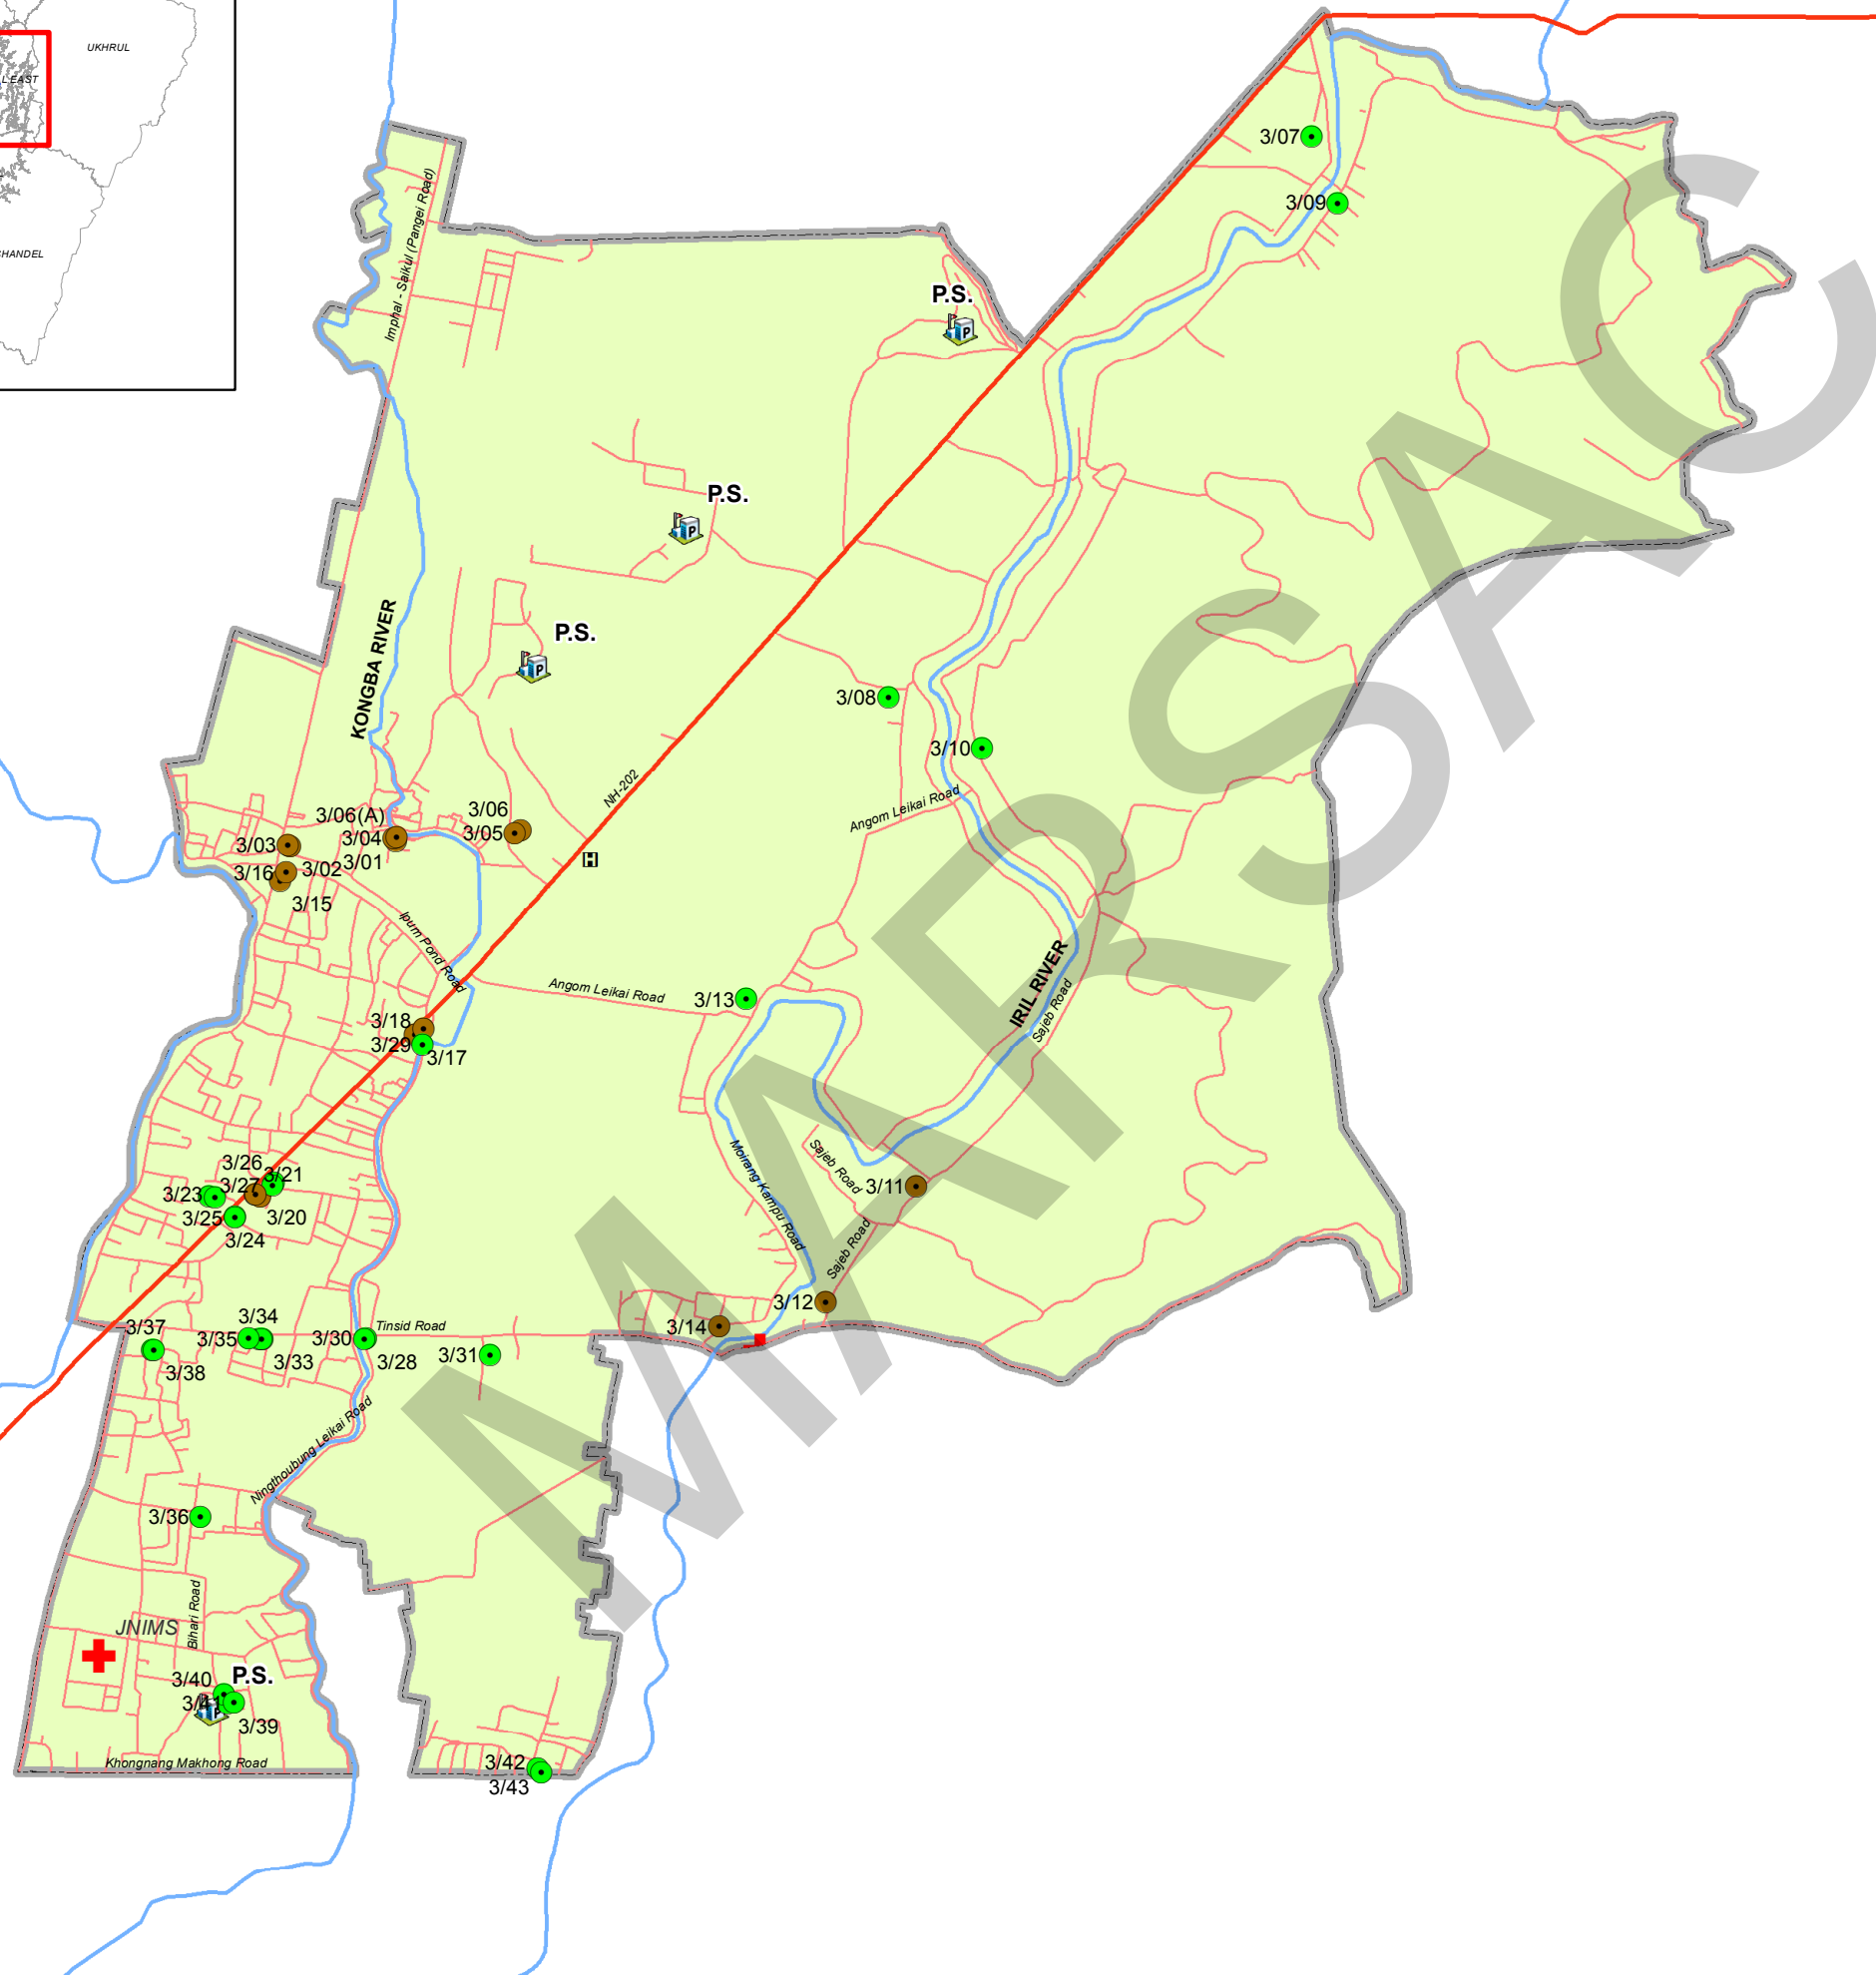

# MANIPUR

## AC MAP ( 3-Khurai AC )

### Legend

- Health Centre
- Police Station
- DistrictHQ
- Sub-DivisionHQ
- Helipad
- River
- National Highway
- Other Roads
- AC Boundary